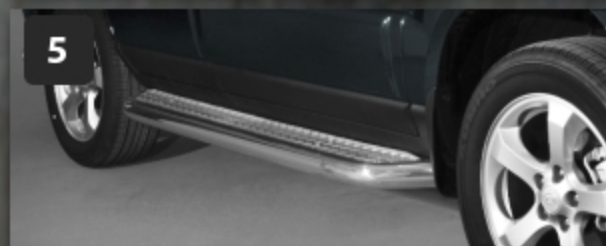

KIA Sorento

1. SOR-R0076-PR-01
2. SOR-R0070-PR
3. SOR-R0070-PR-02
4. SOR-R0060-R
5. SOR-R0070-NR

KIA Soul

1. SOUL-R0060-04
2. SOUL-R0060-05
3. SOUL-R0060-03
4. SOUL-R0060-R

KIA Sportage

1. SPOR-R1070-03
2. SPOR-R1070
3. SPOR-R1070-06
4. SPOR-R1076-03
5. SPOR-R0070-PR
6. SPOR-R0070-PR-02
7. SPOR-R0070-PR-01
8. SPOR-R0060-R
9. SPOR-R0070-R